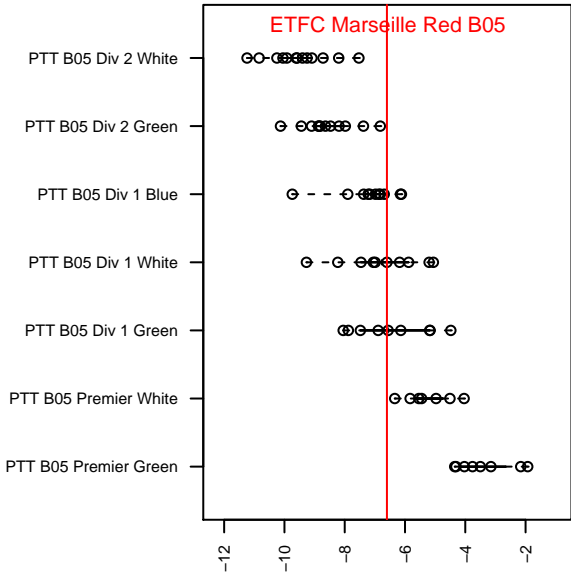

ETFC Marseille Red B05

Eugene Timbers FC
 Eugene, OR
 B05 total strength=631
 attack=0.73 defense=0.42
 fall league = PTT B05 Div 1 White
 spr league = Spr OYS B05 Div 1 Green

alt names used:
 ETFC 05B Marseille Red
 ETFC MARSEILLE RED (OR)
 ETFC 05B Marseille Red
 ETFC 05B Marseille Red
 ETFC 05B Marseille Red
 ETFC 05B Marseille Red

Venues played:
 2016 Beaverton Cup BU12 Silver
 2016 Mt Hood Challenge U12 Bronze
 2016 Bend Premier Cup Ned Grabavoy (Silver)
 2016 PTT B05 Division 1 White
 2016 OYS Presidents Cup B05
 2016 Spr OYS B05 Division 1 Green

**attack and defense variance (black dot)
relative to other teams
and top 10 in region**

**attack and defense rating
relative to others at age
and all opponents in last 13 months**

Performance relative to 13 month average