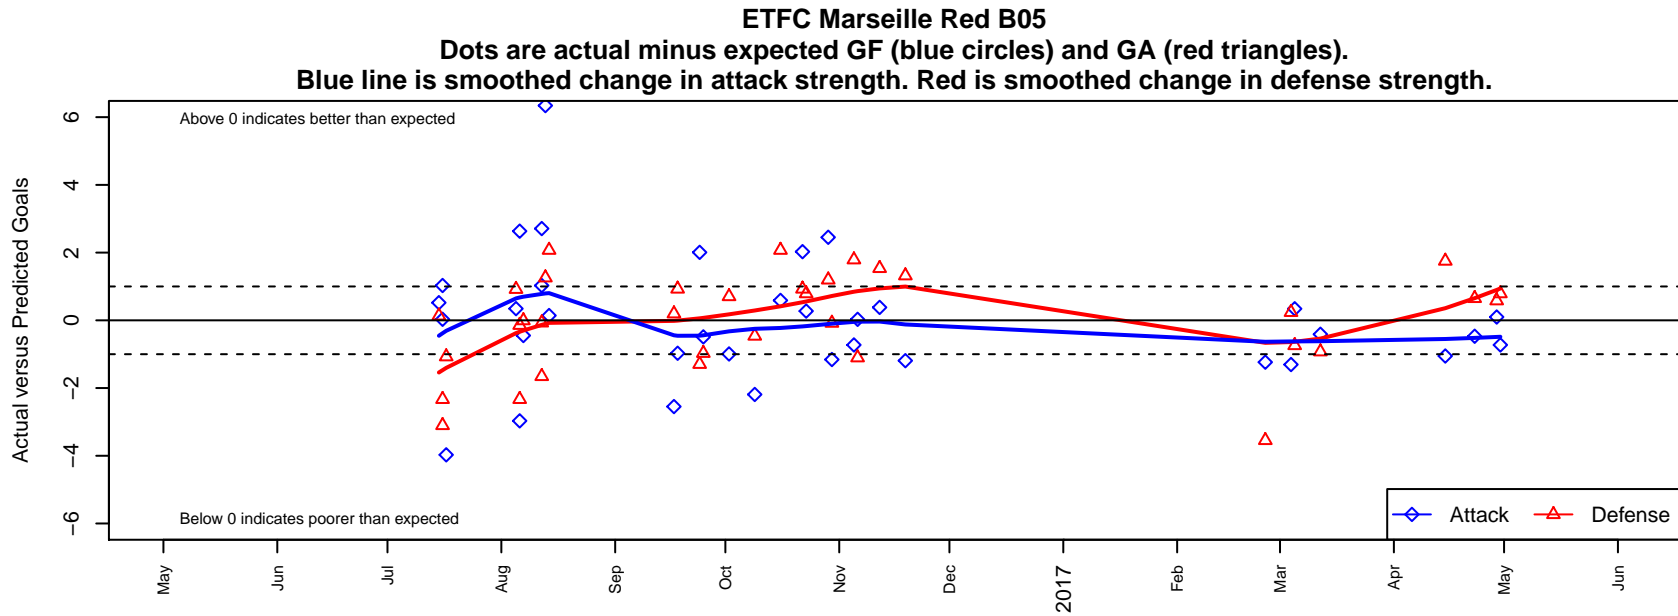

ETFC Marseille Red B05

Eugene Timbers FC
 Eugene, OR
 B05 total strength=631
 attack=0.73 defense=0.42
 fall league = PTT B05 Div 1 White
 spr league = Spr OYS B05 Div 1 Green

alt names used:
 ETFC 05B Marseille Red
 ETFC MARSEILLE RED (OR)
 ETFC 05B Marseille Red
 ETFC 05B Marseille Red
 ETFC 05B Marseille Red
 ETFC 05B Marseille Red

**attack and defense variance (black dot)
relative to other teams
and top 10 in region**

**attack and defense rating
relative to others at age
and all opponents in last 13 months**

Performance relative to 13 month average